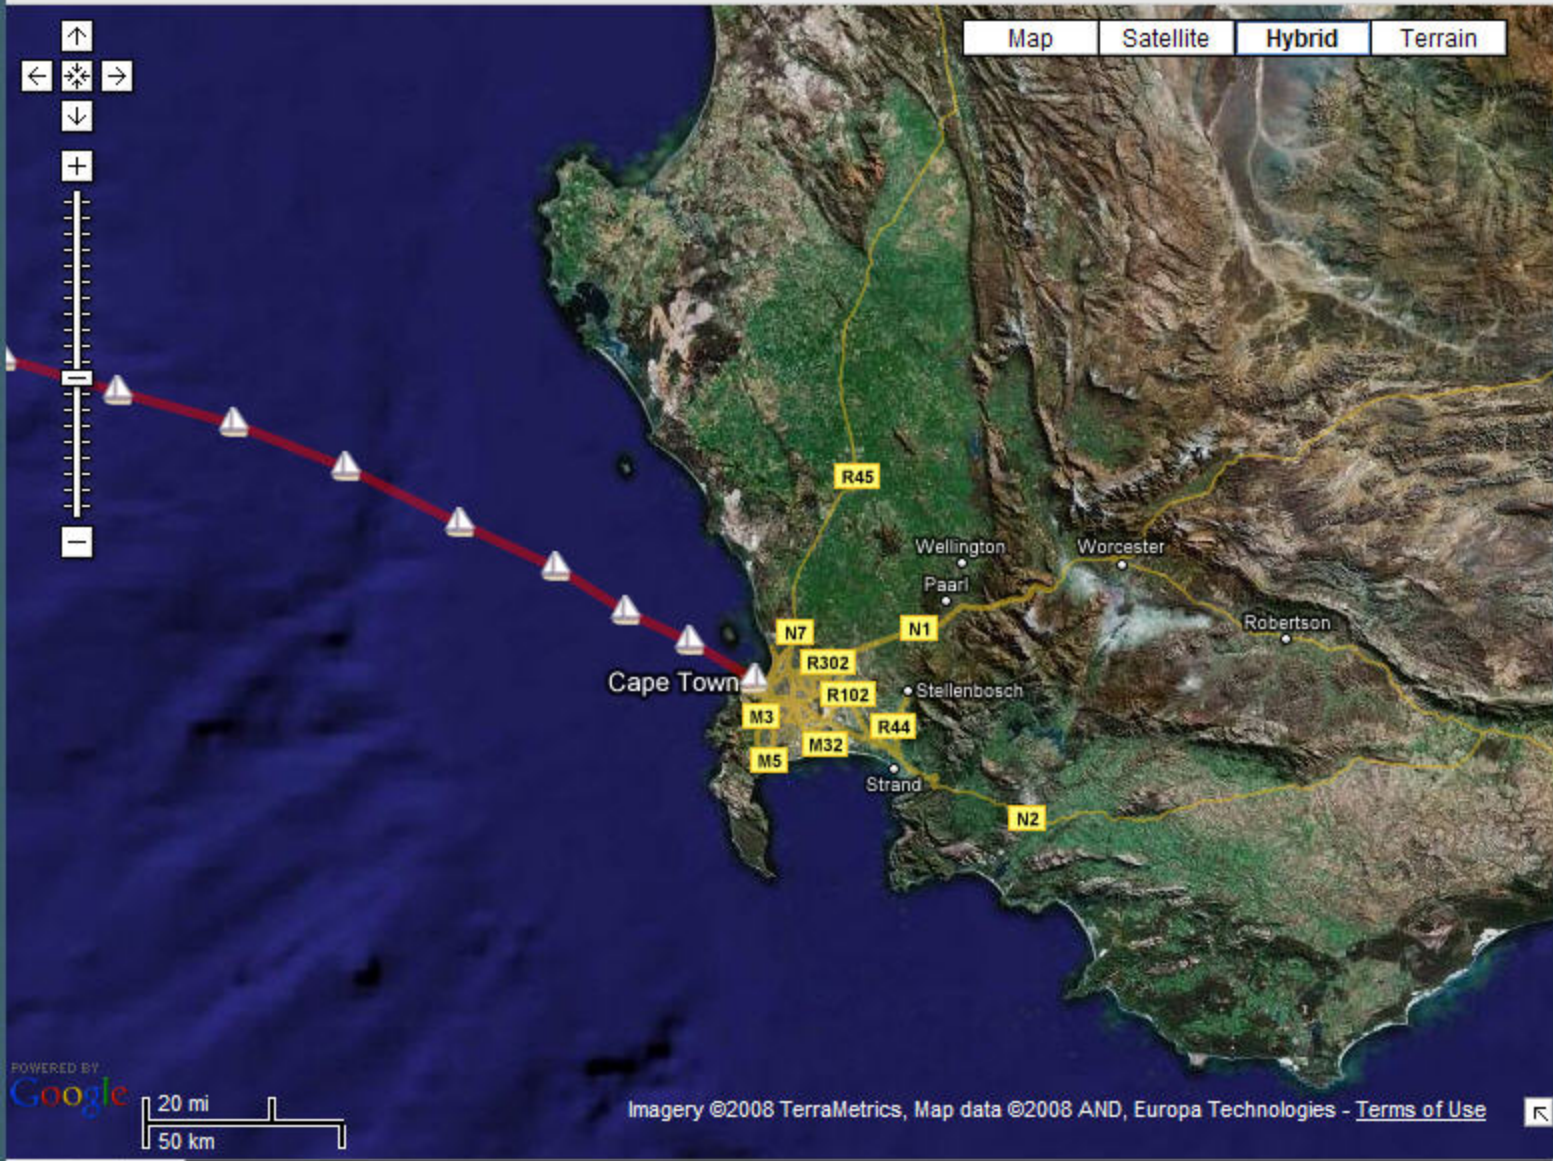

last:

2006-10-21

go

Map    Satellite    Hybrid    Terrain

POWERED BY  
Google

Imagery ©2008 TerraMetrics, Map data ©2008 AND, Europa Technologies - [Terms of Use](#)

**Leaving Capetown, South Africa**

Time frame:

## CPT - Florida

0 of  
 speed 5.4 Knots  
 heading North (10° from North)  
 latitude -33.908888  
 longitude 18.434722  
 altitude -  
 time ago 1 years, 3 months and 24 days ago  
 time sent 21 October 2006 02:24:02

Time frame:

select time range...

first:

2006-12-02

last:

2006-12-09

go

Map

# Arrival Regatta Pointe Marina ... Palmetto, Florida