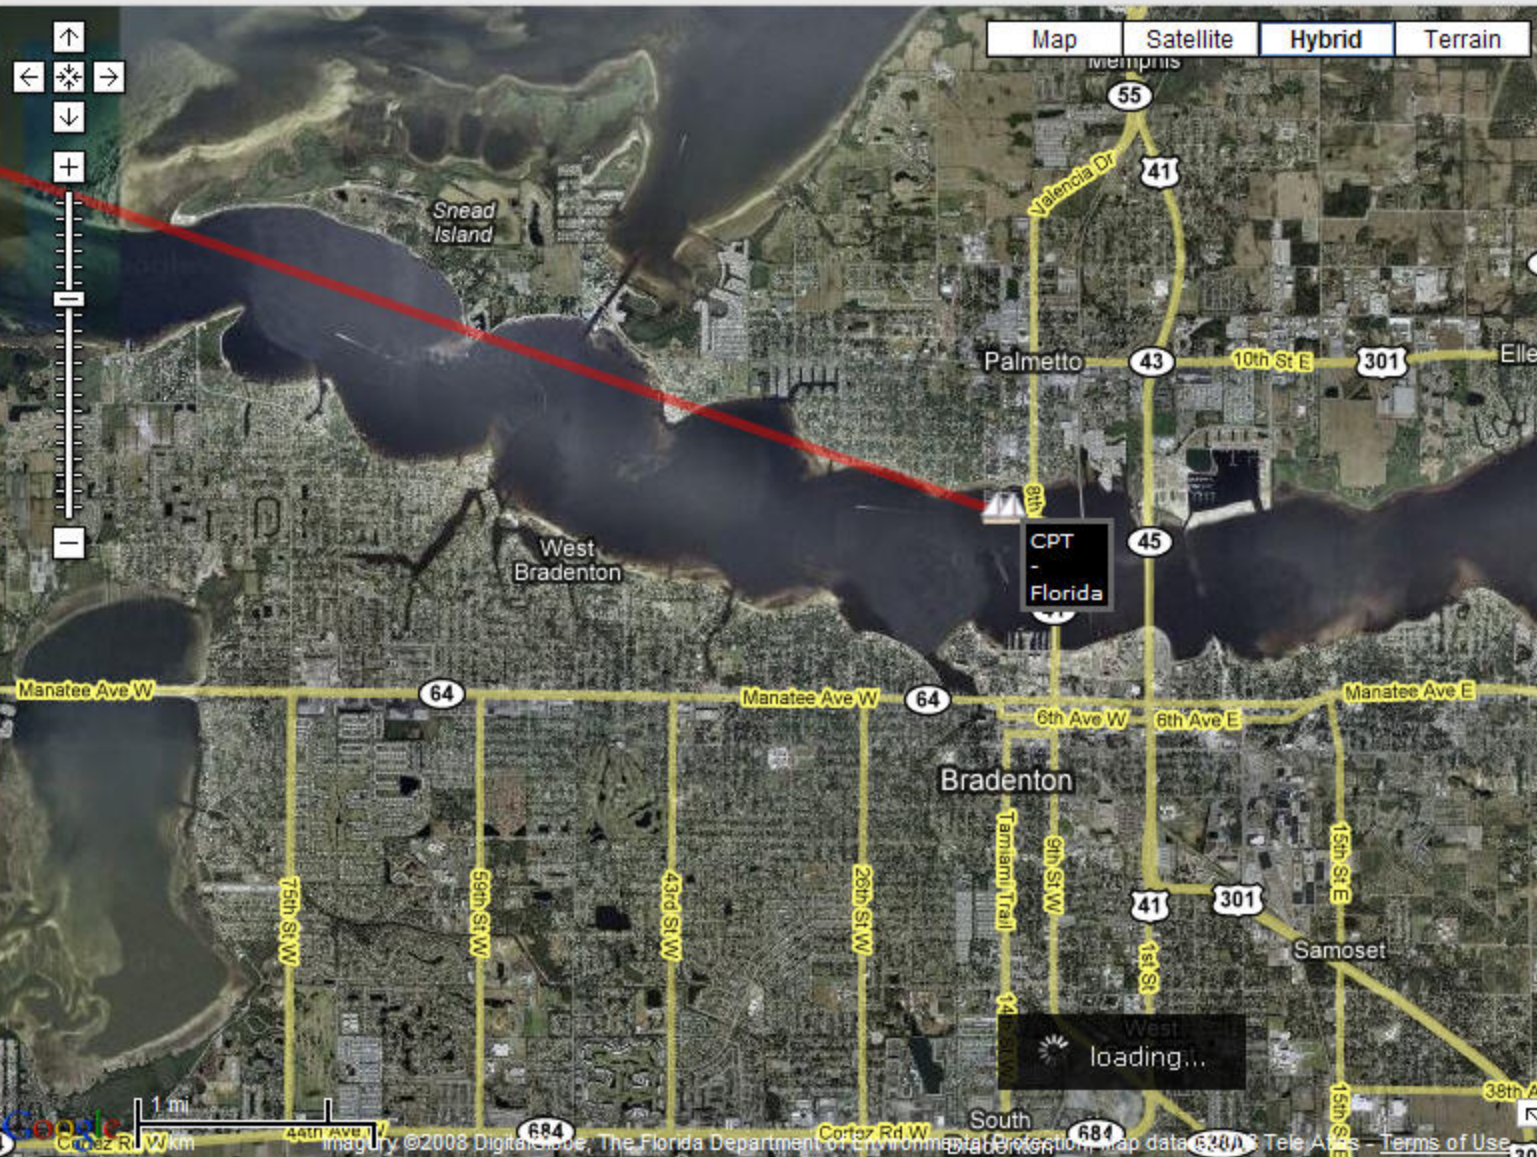

dashboard

reports

manage

Time frame:

select time range...

first:

2006-12-02

last:

2006-12-09

go

Map

Satellite

Hybrid

Terrain

Arrival Bradenton, Florida