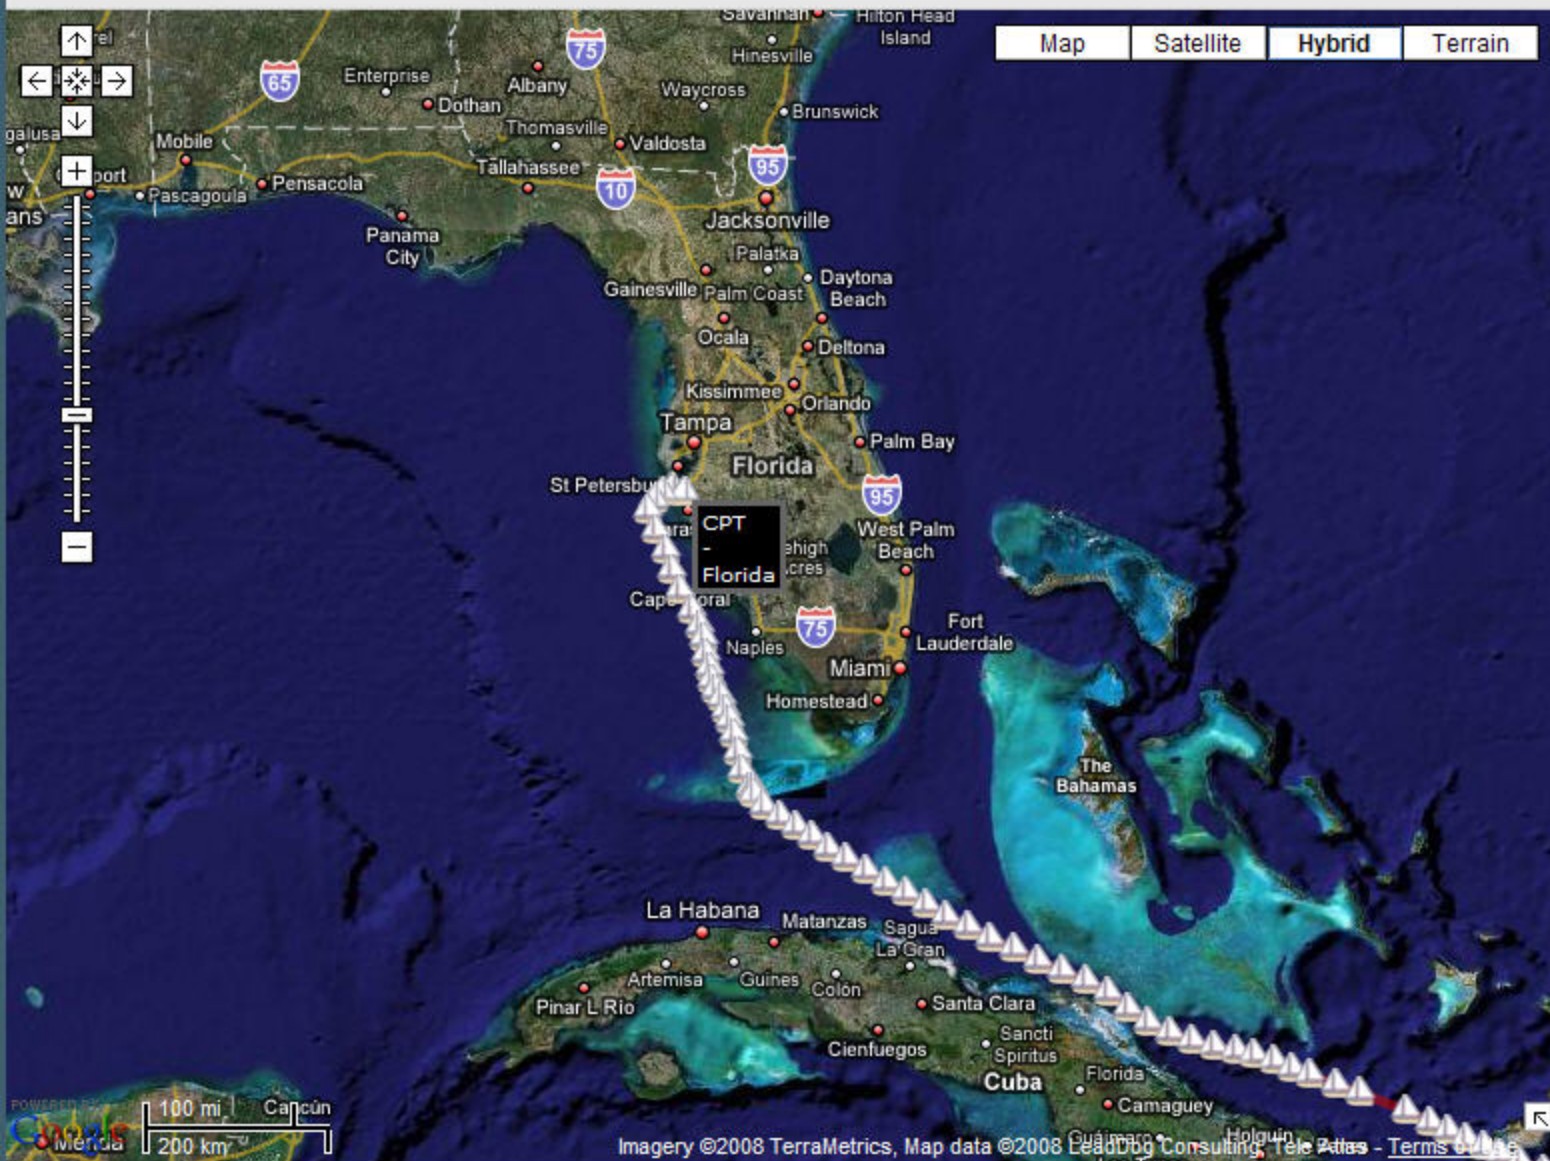

dashboard

reports

manage

Time frame:

select time range...

first:

2006-12-02

last:

2006-12-09

go

Imagery ©2008 TerraMetrics, Map data ©2008 LeadDog Consulting, Tele Atlas - Terms of Use

Approaching Florida