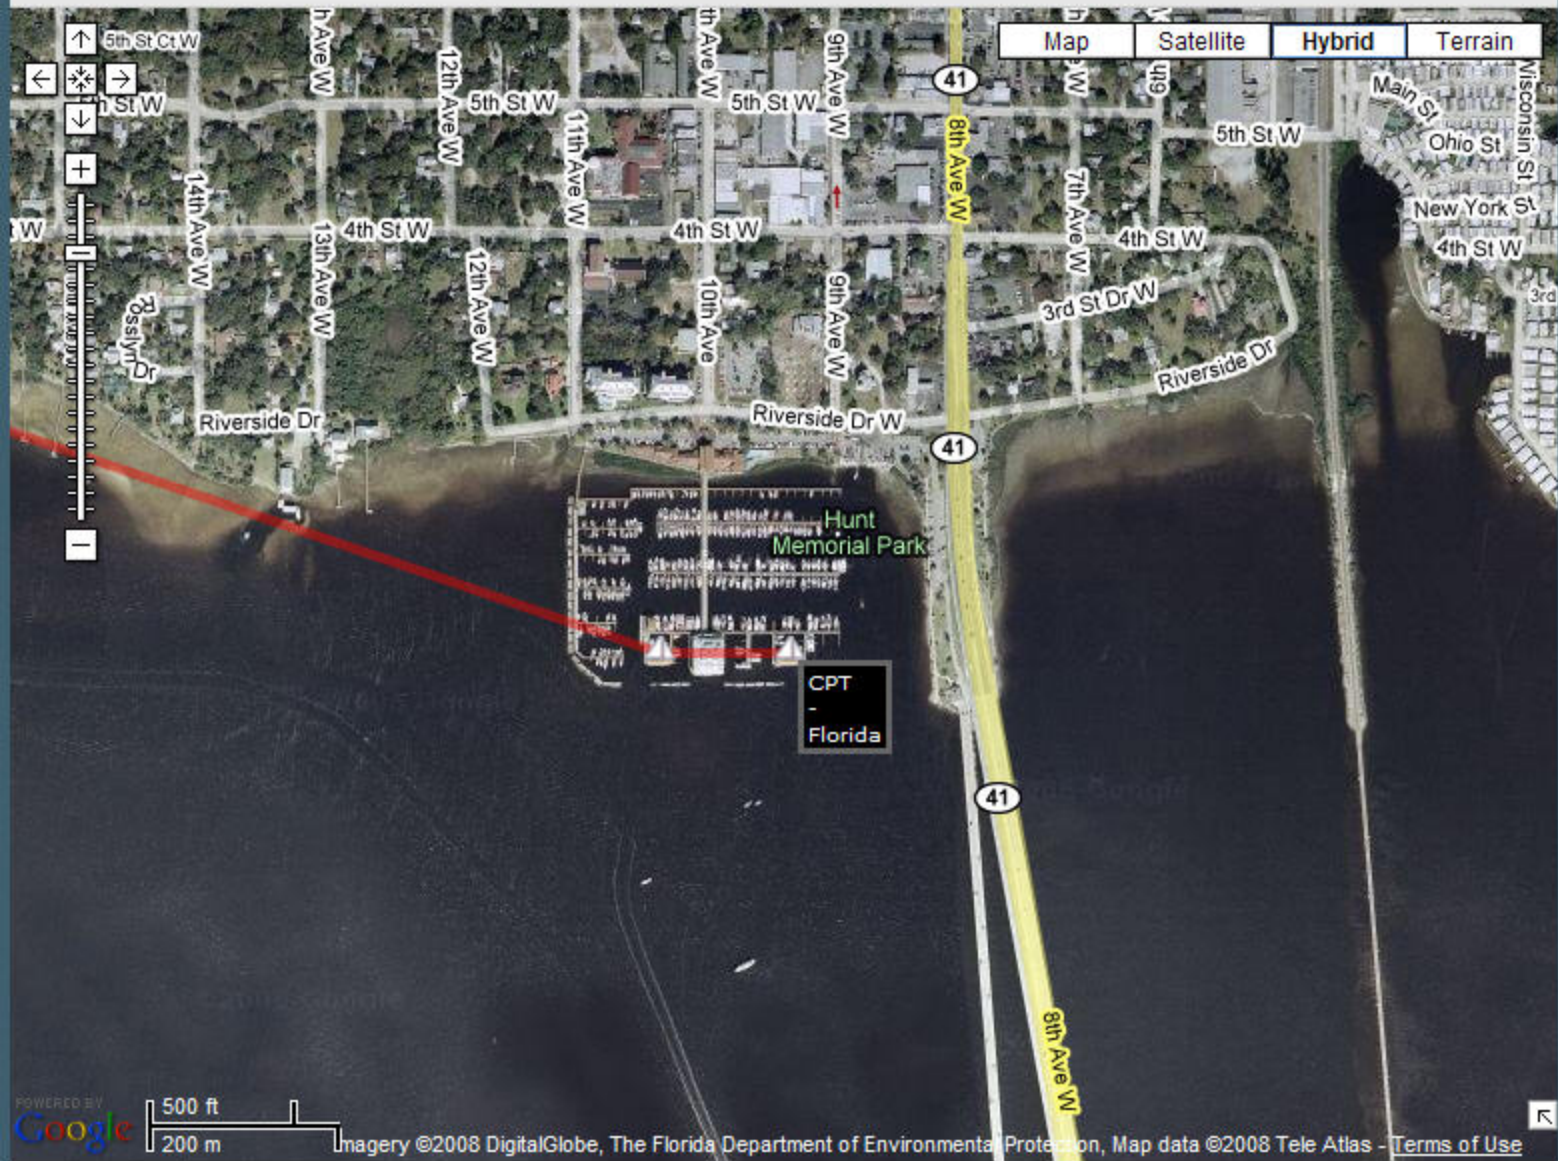

dashboard

reports

manage

Time frame:

select time range...

first:

2006-12-02

last:

2006-12-09

go

Map Satellite Hybrid Terrain

POWERED BY Google 500 ft 200 m

Imagery ©2008 DigitalGlobe, The Florida Department of Environmental Protection, Map data ©2008 Tele Atlas - Terms of Use

Arrival Regatta Pointe Marina ... Palmetto, Florida