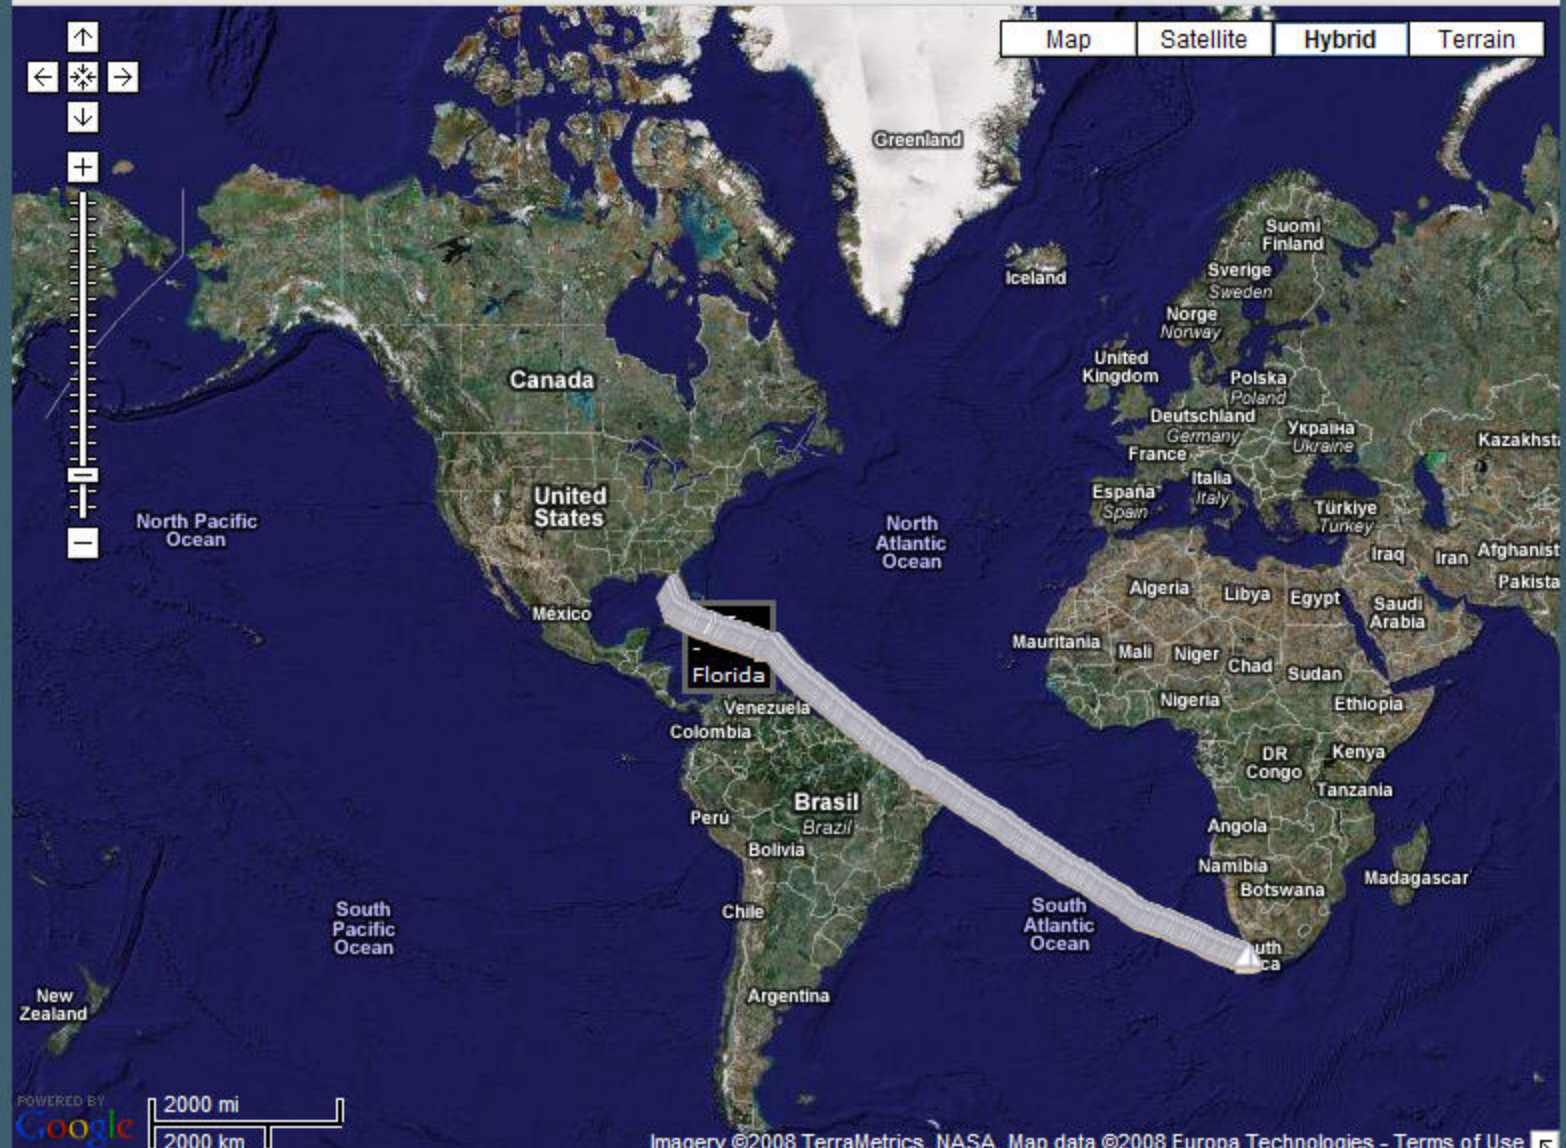

# GlobalTrack Charter

*Always in touch and in control*

Time frame:

select time range...

first:

2006-10-19

last:

2006-12-09

go

Map

Satellite

Hybrid

Terrain

POWERED BY Google 2000 mi 2000 km

Imagery ©2008 TerraMetrics, NASA, Map data ©2008 Europa Technologies - Terms of Use

### Transit Capetown South Africa to Tampa Florida

dashboard

reports

manage

Time frame:

select time range...

first:

2006-10-21

## CPT - Florida

0 of  
 speed 5.4 Knots  
 heading North (10° from North)  
 latitude -33.908888  
 longitude 18.434722  
 altitude -  
 time ago 1 years, 3 months and 24 days ago  
 time sent 21 October 2006 02:24:02